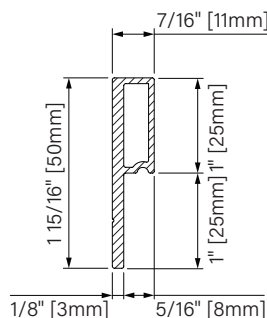

PVC Tiling flanges
Bride de carrelage en PVC

Variable dimensions /
Dimensions variables

	4832	4836	6032	6036	7236
A	47 3/4"	47 3/4"	59 3/4"	59 3/4"	71 3/4"
	1213mm	1213mm	1518mm	1518mm	1822mm
B	31 3/4"	35 3/4"	31 3/4"	35 3/4"	35 3/4"
	806mm	908mm	806mm	908mm	908mm
C	15 7/8"	17 7/8"	15 7/8"	17 7/8"	17 7/8"
	403mm	454mm	403mm	454mm	454mm
D	1 1/4"	1 1/4"	1 5/16"	1 5/16"	1 3/8"
	31mm	31mm	33mm	33mm	35mm

Bases :

- 48" x 32"
- 48" x 36"
- 60" x 32"
- 60" x 36"
- 72" x 36"

B4832LREG1
B4836LREG1
B6032LREG1
B6036LREG1
B7236LREG1

Les dimensions sont soumises à des tolérances de fabrication et peuvent changer sans préavis
The dimensions are subject to manufacturer's tolerance and may change without notice.