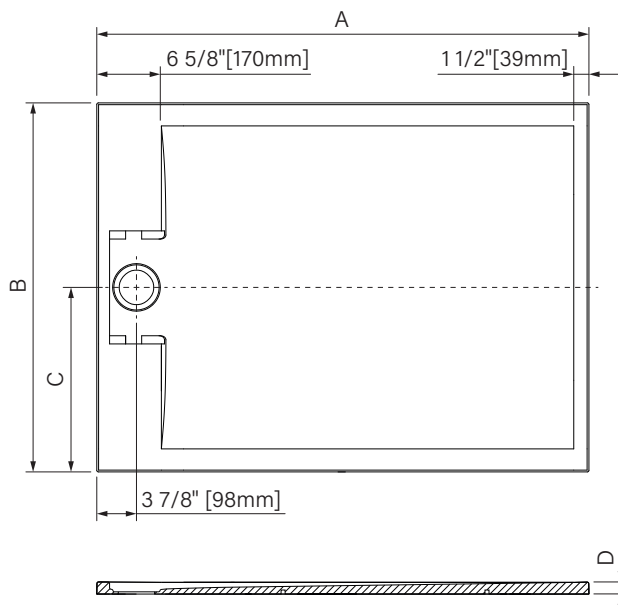

Base de douche avec cache drain
Solide surface
Blanc lustré

Shower base with drain cover
Solide surface
Glossy white

Liss