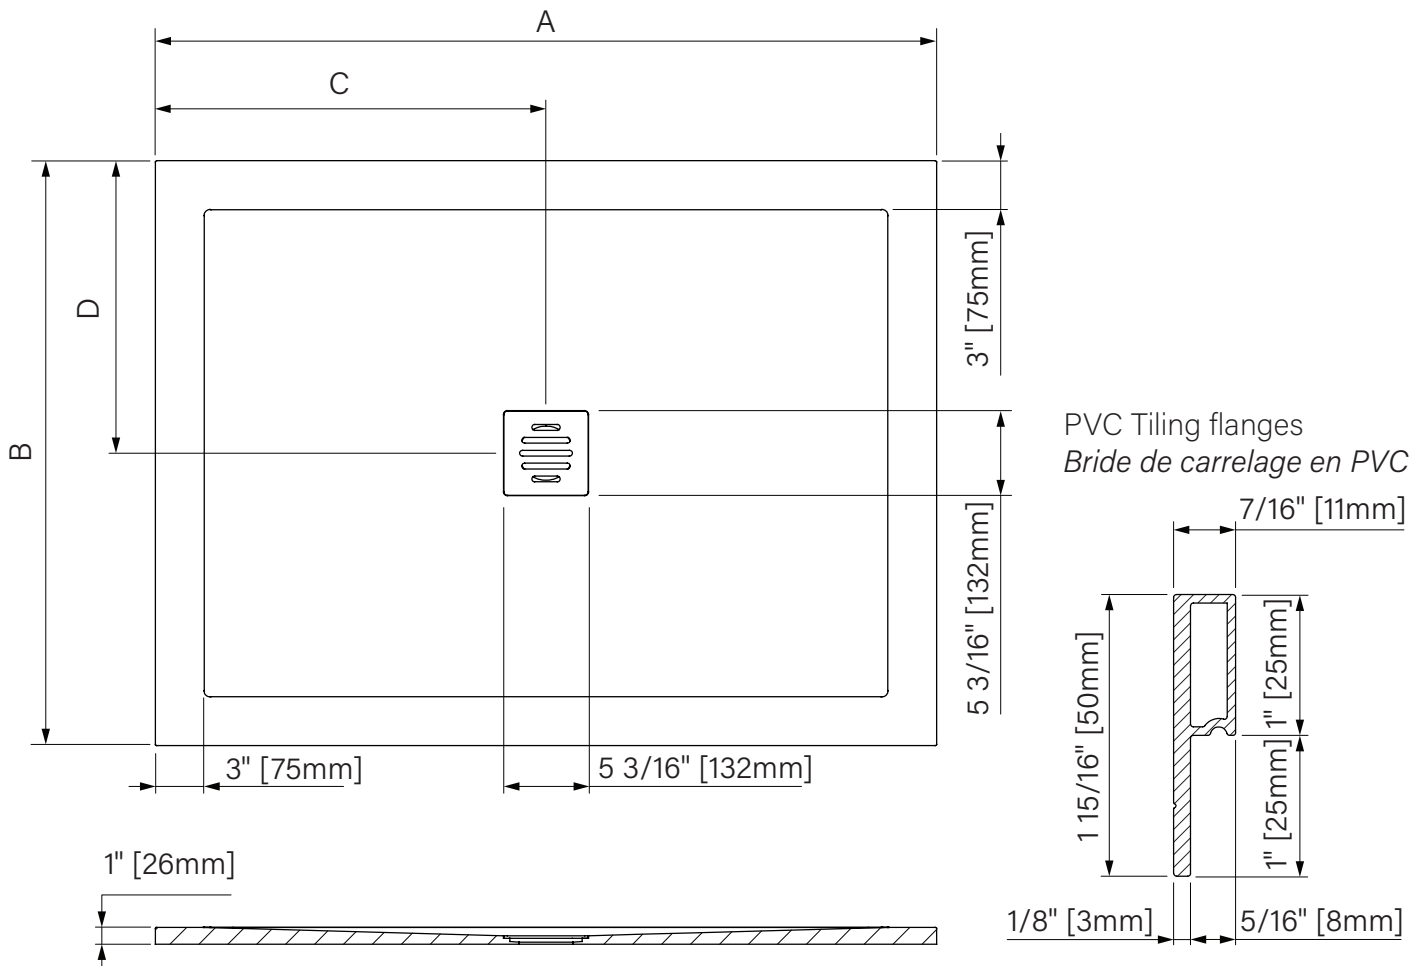

Slate

Rectangulaire, drain centré
Avec cache drain
Résine moulée à haute pression
Texturé blanc, noir ou gris
Configuration disponibles :
3636 / 4236 / 4242 / 4832 / 4836
4842 / 5436 / 6032 / 6036 / 6042

Rectangular, centered drain
With drain cover
High pressure cast resin
Textured white, black or grey
Available configurations :
3636 / 4236 / 4242 / 4832 / 4836
4842 / 5436 / 6032 / 6036 / 6042

Variable dimensions / Dimensions variables

	3636	4236	4242	4832	4836	4842	5436	6032	6036	6042
A	35 3/4" [908mm]	41 3/4" [1060mm]	41 3/4" [1060mm]	47 3/4" [1213mm]	47 3/4" [1213mm]	47 3/4" [1213mm]	53 3/4" [1365mm]	59 3/4" [1518mm]	59 3/4" [1518mm]	59 3/4" [1518mm]
B	35 3/4" [908mm]	35 3/4" [908mm]	41 3/4" [1060mm]	31 3/4" [806mm]	35 3/4" [908mm]	41 3/4" [1060mm]	35 3/4" [908mm]	31 3/4" [806mm]	35 3/4" [908mm]	41 3/4" [1060mm]
C	17 7/8" [454mm]	20 7/8" [530mm]	20 7/8" [530mm]	23 7/8" [606mm]	23 7/8" [606mm]	23 7/8" [606mm]	26 7/8" [683mm]	29 7/8" [759mm]	29 7/8" [759mm]	29 7/8" [759mm]
D	17 7/8" [454mm]	17 7/8" [454mm]	20 7/8" [530mm]	15 7/8" [403mm]	17 7/8" [454mm]	20 7/8" [530mm]	17 7/8" [454mm]	15 7/8" [403mm]	17 7/8" [454mm]	20 7/8" [530mm]

Les dimensions sont soumises à des tolérances de fabrication et peuvent changer sans préavis
The dimensions are subject to manufacturer's tolerance and may change without notice.

zitta.ca