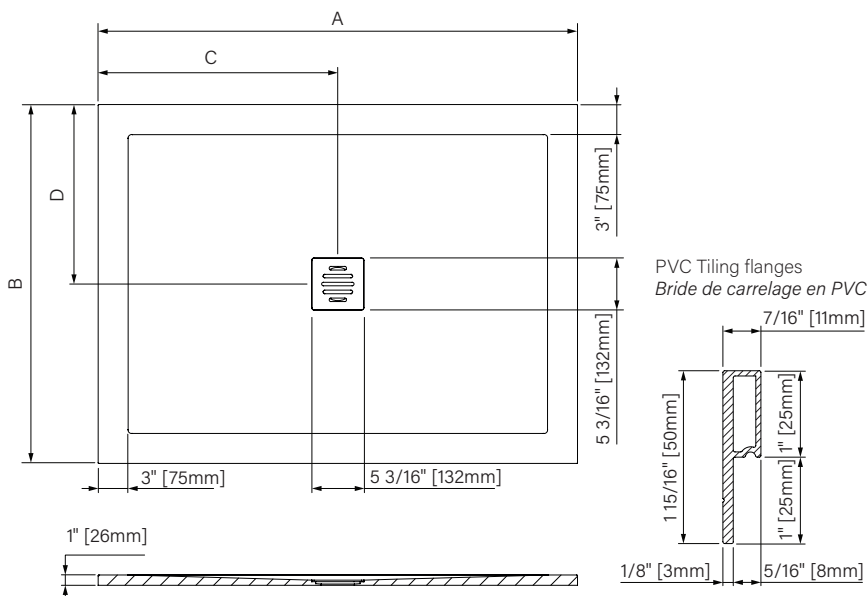

Slate

Base de douche avec cache drain
Résine moulée à haute pression
Texturé blanc, gris & noir

Shower base with drain cover
High pressure molded resin
Textured white, grey & black

slate

Bases :

- 36" x 36" B3636RCAT_J
- 42" x 36" B4236RRET_J
- 42" x 42" B4242RCAT_J
- 48" x 32" B4832RRET_J
- 48" x 36" B4836RRET_J
- 48" x 42" B4842RRET_J
- 54" x 36" B5436RRET_J
- 60" x 32" B6032RRET_J
- 60" x 36" B6036RRET_J
- 60" x 42" B6042RRET_J

Dimensions d'emballage / Packaging dimensions

- **36" X 36" : B3636RCAT_J**
  Boîte / Box :
  38 1/8" x 38 1/8" x 2 1/2", 77lbs
  968mm x 968mm x 64mm, 35kg
- **42" X 36" : B4236RRET_J**
  Boîte / Box :
  44 1/8" x 38 1/8" x 2 1/2", 90lbs
  1121mm x 968mm x 64mm, 41kg
- **42" X 42" : B4242RRET_J**
  Boîte / Box :
  44 1/8" x 44 1/8" x 2 1/2", 106lbs
  1121mm x 1121mm x 64mm, 48kg
- **48" X 32" : B4832RRET_J**
  Boîte / Box :
  50 1/8" x 34 1/8" x 2 1/2", 93lbs
  1273mm x 866mm x 64mm, 42kg
- **48" X 36" : B4836RRET_J**
  Boîte / Box :
  50 1/8" x 38 1/8" x 2 1/2", 104lbs
  1273mm x 968mm x 64mm, 47kg
- **48" X 42" : B4842RRET_J**
  Boîte / Box :
  50 1/8" x 44 1/8" x 2 1/2", 121lbs
  1273mm x 1121mm x 64mm, 55kg
- **54" X 36" : B5436RRET_J**
  Boîte / Box :
  56 1/8" x 38 1/8" x 2 1/2", 117lbs
  1425mm x 968mm x 64mm, 53kg
- **60" X 32" : B6032RRET_J**
  Boîte / Box :
  62 1/8" x 34 1/8" x 2 1/2", 115lbs
  1578mm x 866mm x 64mm, 52kg
- **60" X 36" : B6036RRET_J**
  Boîte / Box :
  62 1/8" x 38 1/8" x 2 1/2", 130lbs
  1578mm x 968mm x 64mm, 59kg
- **60" X 42" : B6042RRET_J**
  Boîte / Box :
  62 1/8" x 44 1/8" x 2 1/2", 150lbs
  1578mm x 1121mm x 64mm, 68kg

Variable dimensions / Dimensions variables

	3636	4236	4242	4832	4836	4842	5436	6032	6036	6042
A	35 3/4" [908mm]	41 3/4" [1060mm]	41 3/4" [1060mm]	47 3/4" [1213mm]	47 3/4" [1213mm]	47 3/4" [1213mm]	53 3/4" [1365mm]	59 3/4" [1518mm]	59 3/4" [1518mm]	59 3/4" [1518mm]
B	35 3/4" [908mm]	35 3/4" [908mm]	41 3/4" [1060mm]	31 3/4" [806mm]	35 3/4" [908mm]	41 3/4" [1060mm]	35 3/4" [908mm]	31 3/4" [806mm]	35 3/4" [908mm]	41 3/4" [1060mm]
C	17 7/8" [454mm]	20 7/8" [530mm]	20 7/8" [530mm]	23 7/8" [606mm]	23 7/8" [606mm]	23 7/8" [606mm]	26 7/8" [683mm]	29 7/8" [759mm]	29 7/8" [759mm]	29 7/8" [759mm]
D	17 7/8" [454mm]	17 7/8" [454mm]	20 7/8" [530mm]	15 7/8" [403mm]	17 7/8" [454mm]	20 7/8" [530mm]	17 7/8" [454mm]	15 7/8" [403mm]	17 7/8" [454mm]	20 7/8" [530mm]

Les dimensions sont soumises à des tolérances de fabrication et peuvent changer sans préavis
The dimensions are subject to manufacturer's tolerance and may change without notice.

**Dimensions shown are for the boxes as whole. Some boxes may be smaller than the dimension shown.

REV : 2025-02-13

zitta.ca